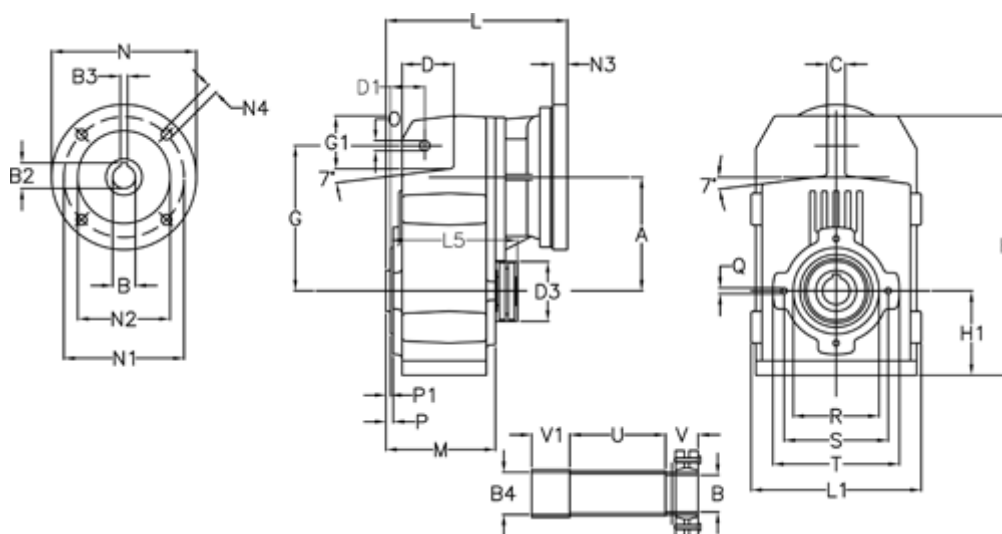

Article number: 29560512995225

Description: Shaft mounted gear
A512S-129,9-P71B5

Measures

A = 211.30	D1 = 65.0	I5 = 222.0	P1 = 4.5	V1 = 50
B = 52	d3 = 120	M = 163.0	Q = M12x19	
B1 = 14	G = 278	N = 160	R = 180	
B2 = 16.3	G1 = 105.5	N1 = 130	S = 215	
B3 = 5	H = 479.0	N2 = 110	T = 250	
B4 = 54	H1 = 144.0	N4 = M8x16	Tightening torque N m = 14.5	
C = 20	L = 268.0	O = 22	U = 91.0	
D = 93.5	L1 = 273	P = 8.5	V = 62	